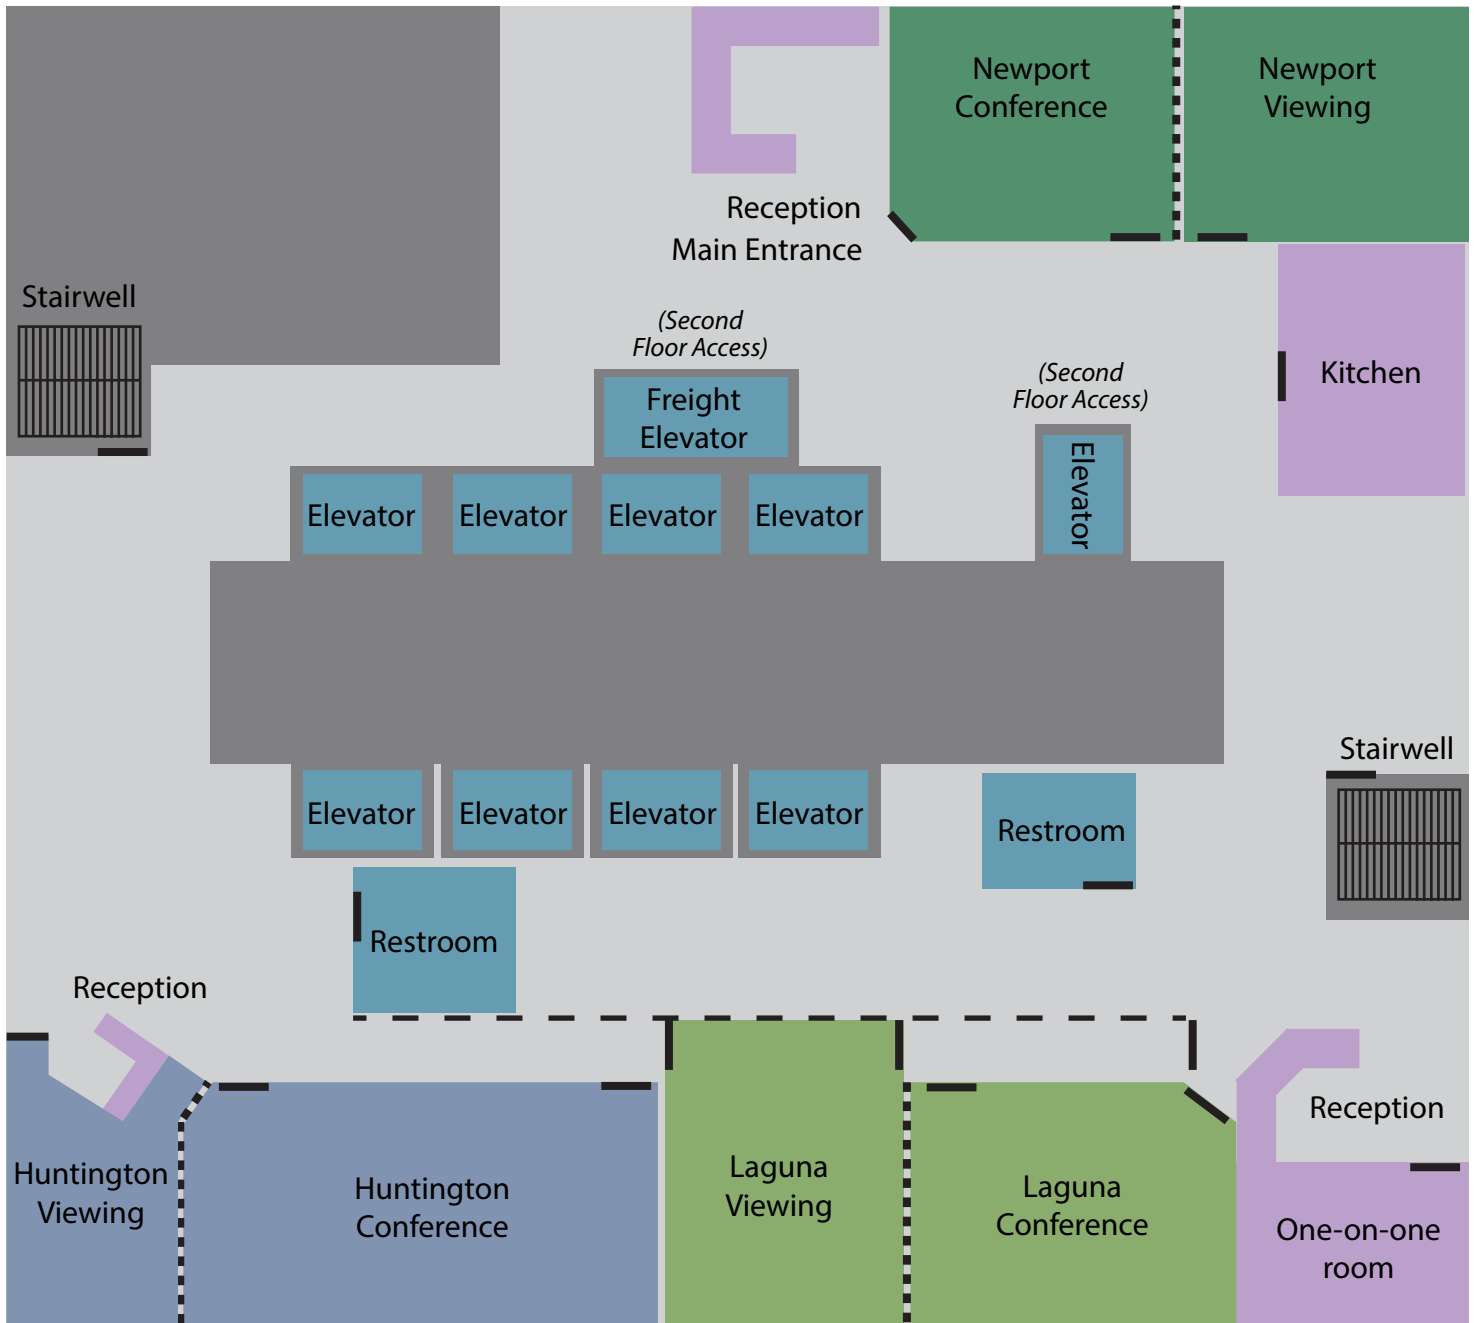

Focus Pointe Irvine Floor Plan

Irvine

Room	Newport	Laguna	Hungtington
Conf. Room Dimensions	18' x 19'	25' x 20'	20' x 39'
Viewing Room Dimensions	18' x 20'	20' x 25'	20' x 22'
Viewing Room Capacity	14	20	18
Mirror Dimensions	13' x 8'	18' x 8'	18' x 8'